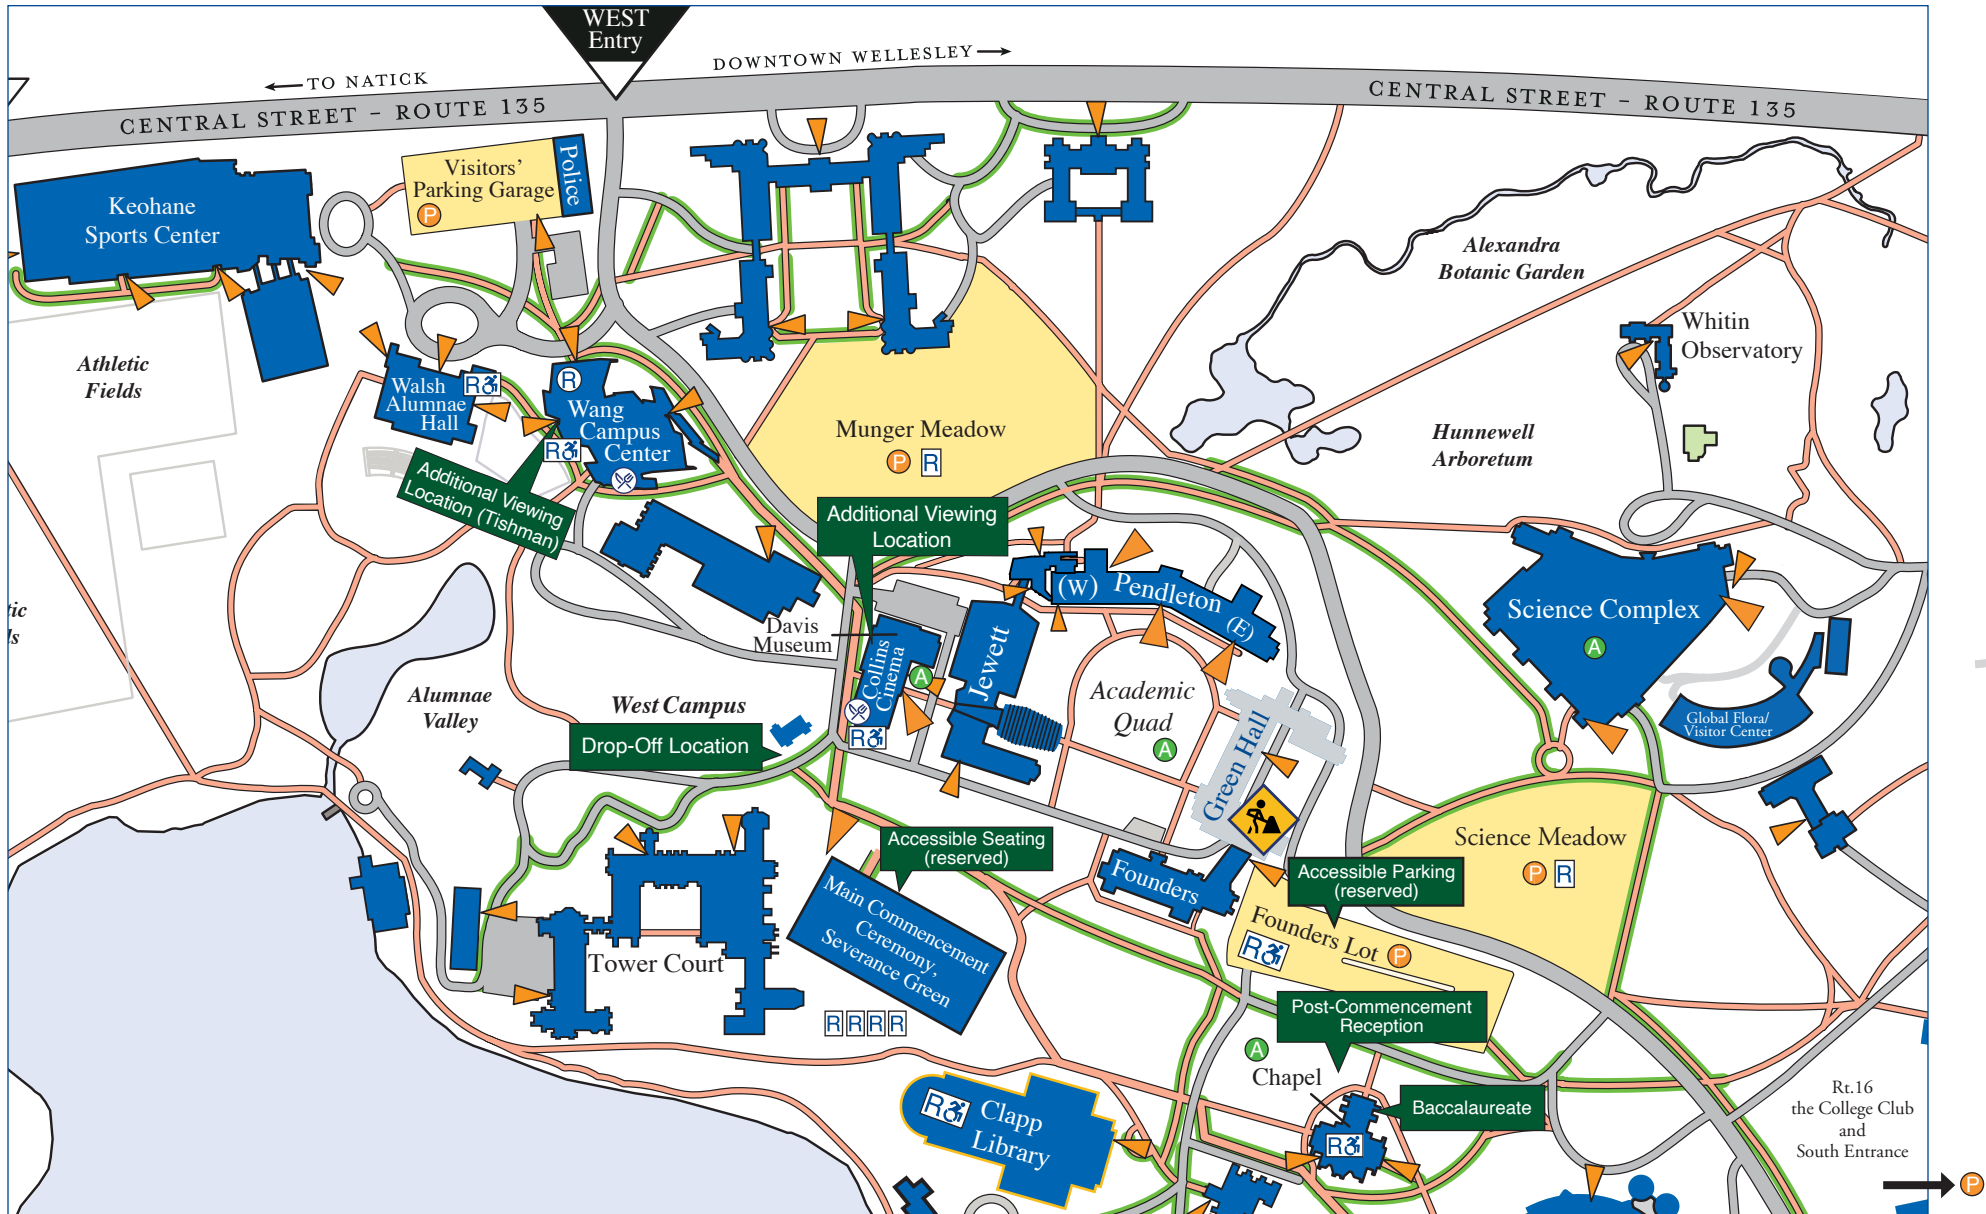

COMMENCEMENT MAP

- Road
- Walking Path
- Accessible Path
- ▲ Accessible Entrance
- P Parking
- ▲ (under construction)
- R Restroom (NOT Wheelchair Accessible)
Clapp Library, Collins Cinema, Houghton Chapel, Lower level; Wang Campus Center; Parking Meadows
- R♿ Restroom (Wheelchair Accessible)
Clapp Library, Collins Cinema, Founders Lot, Houghton Chapel, Lower level, Wang Campus Center

- X Food & Beverage
Collins Cinema
Wang Campus Center

- Academic Receptions:
Economics: Thursday, 9am-10:30am, Academic Quad Tent
Science Center: Thursday, 9am-10:30am, Science Complex
Humanities: Thursday, 3pm-4:30pm, Chapel Lawn Tent
Social Sciences: Thursday, 3pm-4:30pm, Academic Quad Tent
Arts: Thursday, 3pm-4:30pm, Davis Plaza